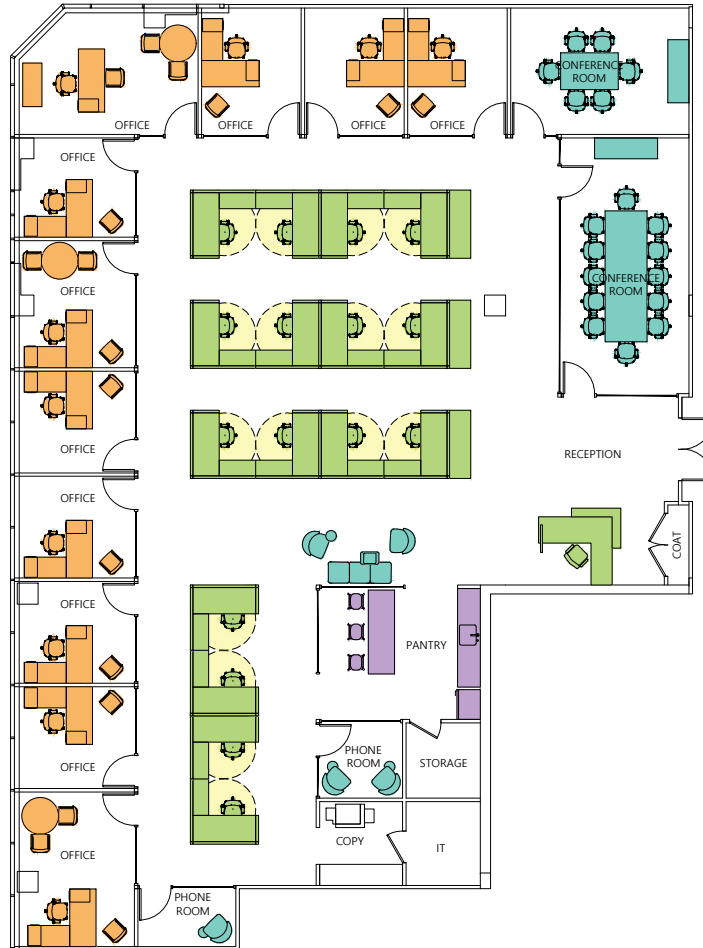

KEY PLAN

SPACE LEGEND

Category	Qty
Office	11
Workstation (6' x 6') (Incl. Reception)	17
TOTAL	28
Reception	1
Conference Room	2
Phone Room	2
Pantry	1
Copy	1
IT	1
Coat Closet	1
Storage Closet	1

Proposed Tenant Layout

TEN BANK STREET
White Plains, NY

11th Floor | 6,639 SF

EMPIRE STATE
REALTY TRUST
empirestaterealtytrust.com

ESRT
LISTED
NYSE