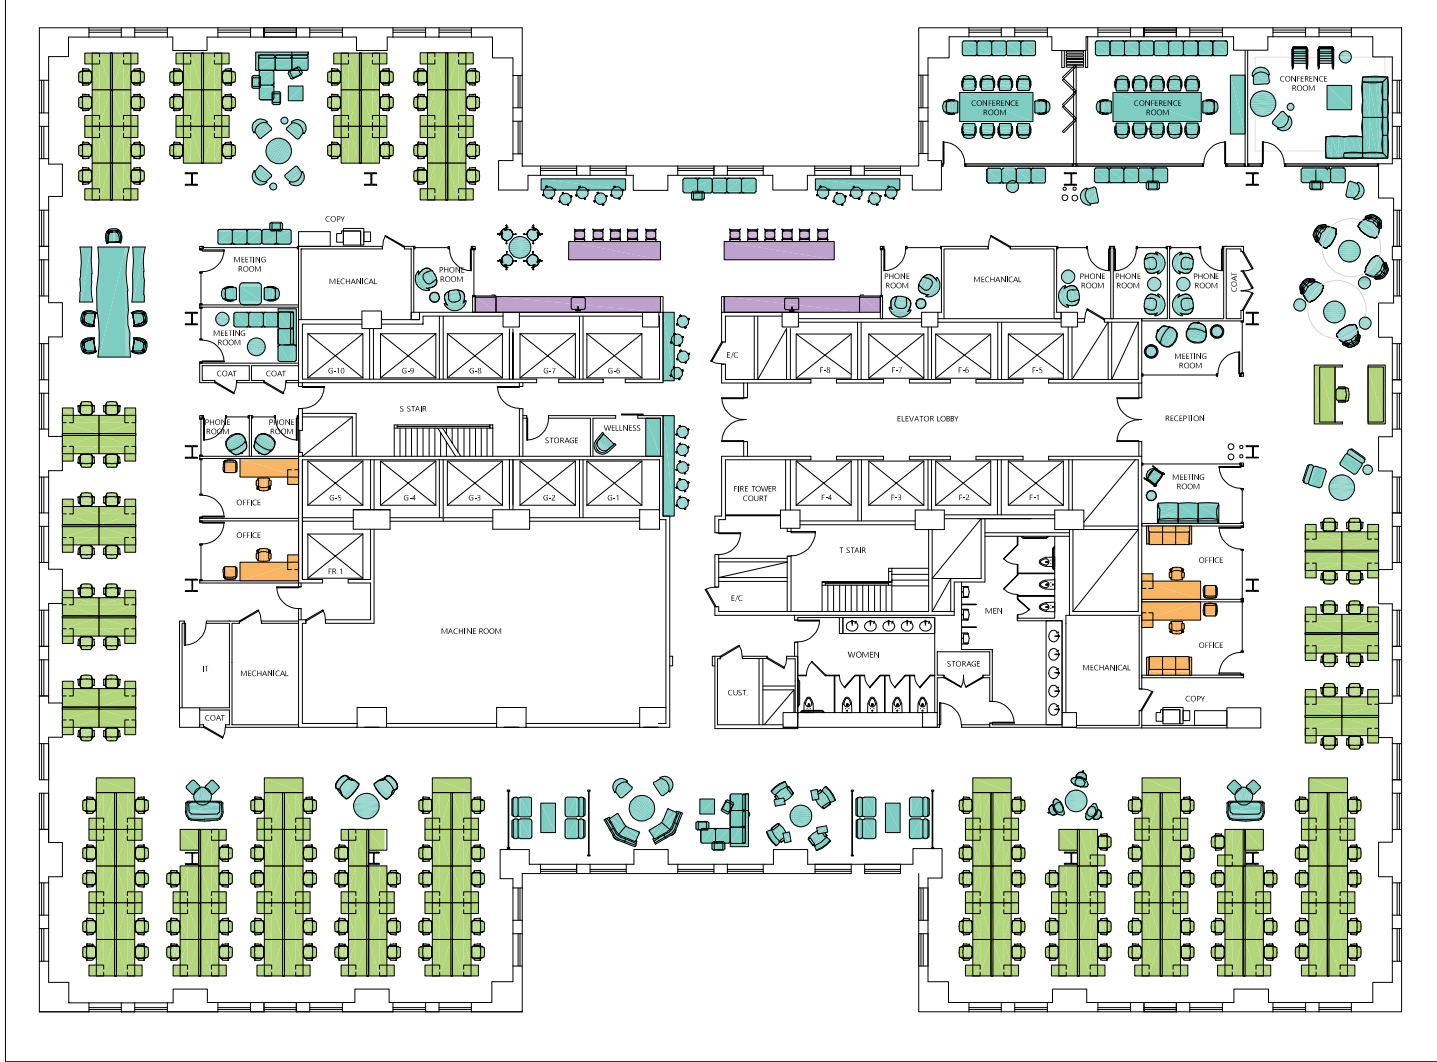

59TH FL | 26,018 RSF

Category	Qty
Office	4
Workstation (Incl. Reception)	147
<b>TOTAL</b>	<b>151</b>
Reception	1
Conference Room	3
Meeting Room	4
Phone Room	7
Pantry	1
Copy	2
IT	1
Wellness	1
Coat	4